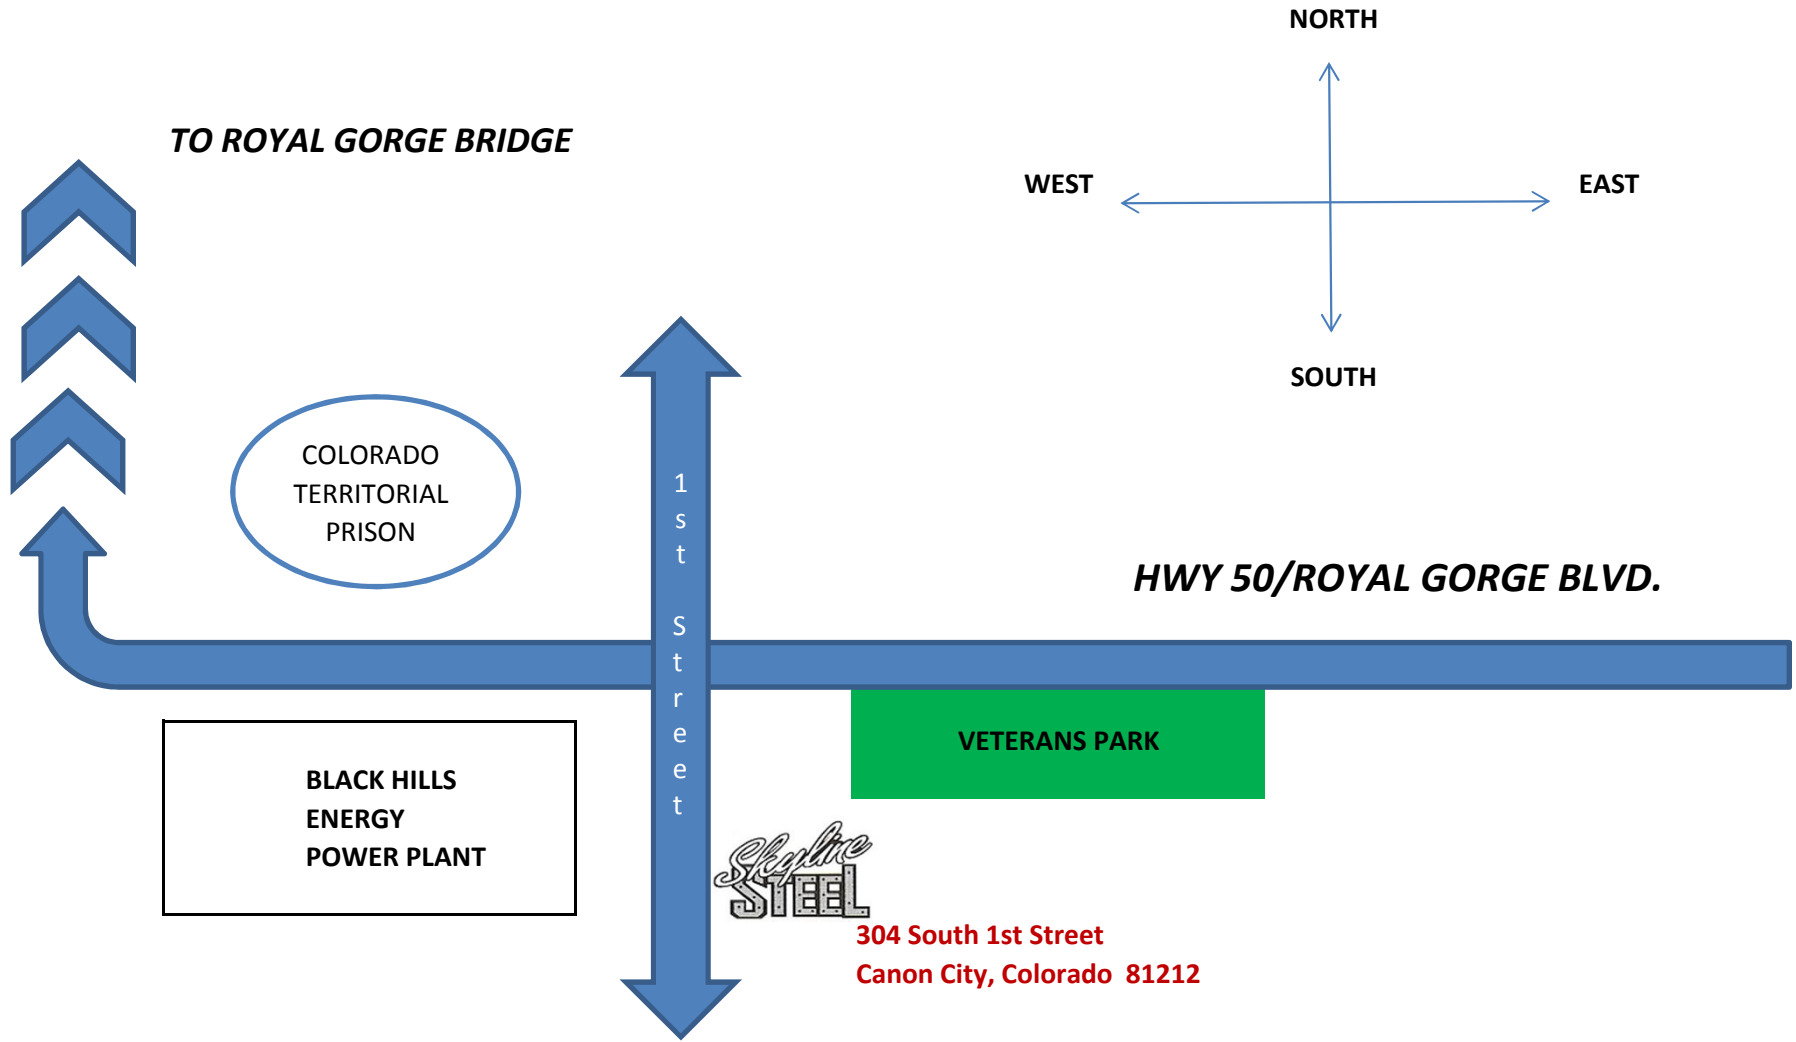

How To Find Us:

719-275-5919
CALL FOR INFO

TO ROYAL GORGE BRIDGE

COLORADO
TERRITORIAL
PRISON

BLACK HILLS
ENERGY
POWER PLANT

1
s
t
S
t
r
e
e
t

HWY 50/ROYAL GORGE BLVD.

VETERANS PARK

304 South 1st Street
Canon City, Colorado 81212